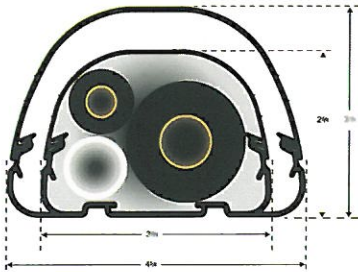

Ordering Information.

Technical Information

Weather Resistance

Weather resistant PVC, UV stabilized & fire resistant. Tested to over 2,000 hours.

Temperature Range

-4°F to 140°F

Size Specifications

Choose duct size LD92 or LD122

	MODEL	DESCRIPTION	WHITE	IVORY	BROWN	GRAY
	LD92 LD122	Ducting 8' length Ducting 8' length	LD92W LD122W	LD92I LD122I	LD92B LD122B	LD92G LD122G
	LJ92 LJ122	Coupler Coupler	LJ92W LJ122W	LJ92I LJ122I	LJ92B LJ122B	LJ92G LJ122G
	LW92 LW122	Wall Inlet Wall Inlet	LW92W LW122W	LW92I LW122I	LW92B LW122B	LW92G LW122G
	LP92 LP122	Soffit Inlet Soffit Inlet	LP92W LP122W	LP92I LP122I	LP92B LP122B	LP92G LP122G
	LEN92 LEN122	End Fitting End Fitting	LEN92W LEN122W	LEN92I LEN122I	LEN92B LEN122B	LEN92G LEN122G
	LK92 LK122	90° Flat EII 90° Flat EII	LK92W LK122W	LK92I LK122I	LK92B LK122B	LK92G LK122G
	LKF92 LKF122	45° Flat EII 45° Flat EII	LKF92W LKF122W	LKF92I LKF122I	LKF92B LKF122B	LKF92G LKF122G
	LCI92 LCI122	90° Inside EII 90° Inside EII	LCI92W LCI122W	LCI92I LCI122I	LCI92B LCI122B	LCI92G LCI122G
	LCO92 LCO122	90° Outside EII 90° Outside EII	LCO92W LCO122W	LCO92I LCO122I	LCO92B LCO122B	LCO92G LCO122G
	LCFI92 LCFI122	45° Inside EII 45° Inside EII	LCFI92W LCFI122W	LCFI92I LCFI122I	LCFI92B LCFI122B	LCFI92G LCFI122G
	LCFO92 LCFO122	45° Outside EII 45° Outside EII	LCFO92W LCFO122W	LCFO92I LCFO122I	LCFO92B LCFO122B	LCFO92G LCFO122G
	LT92 LT122	Tee Tee	LT92W LT122W	LT92I LT122I	LT92B LT122B	LT92G LT122G
	LDR12292	Reducer	LDR12292W	LDR12292I	LDR12292B	LDR12292G
	LKS92 LKS122	90° Sweep EII 90° Sweep EII	LKS92W LKS122W	LKS92I LKS122I	LKS92B LKS122B	LKS92G LKS122G
	LF92 LF122	Flexible EII Flexible EII	LF92W LF122W	LF92I LF122I	LF92B LF122B	LF92G LF122G
	LFJ92 LFJ122	Flexible Adaptor Flexible Adaptor	LFJ92W LFJ122W	LFJ92I LFJ122I	LFJ92B LFJ122B	LFJ92G LFJ122G
	LWF92 LWF122	Wall Flange Wall Flange	LWF92W LWF122W	LWF92I LWF122I	LWF92B LWF122B	LWF92G LWF122G